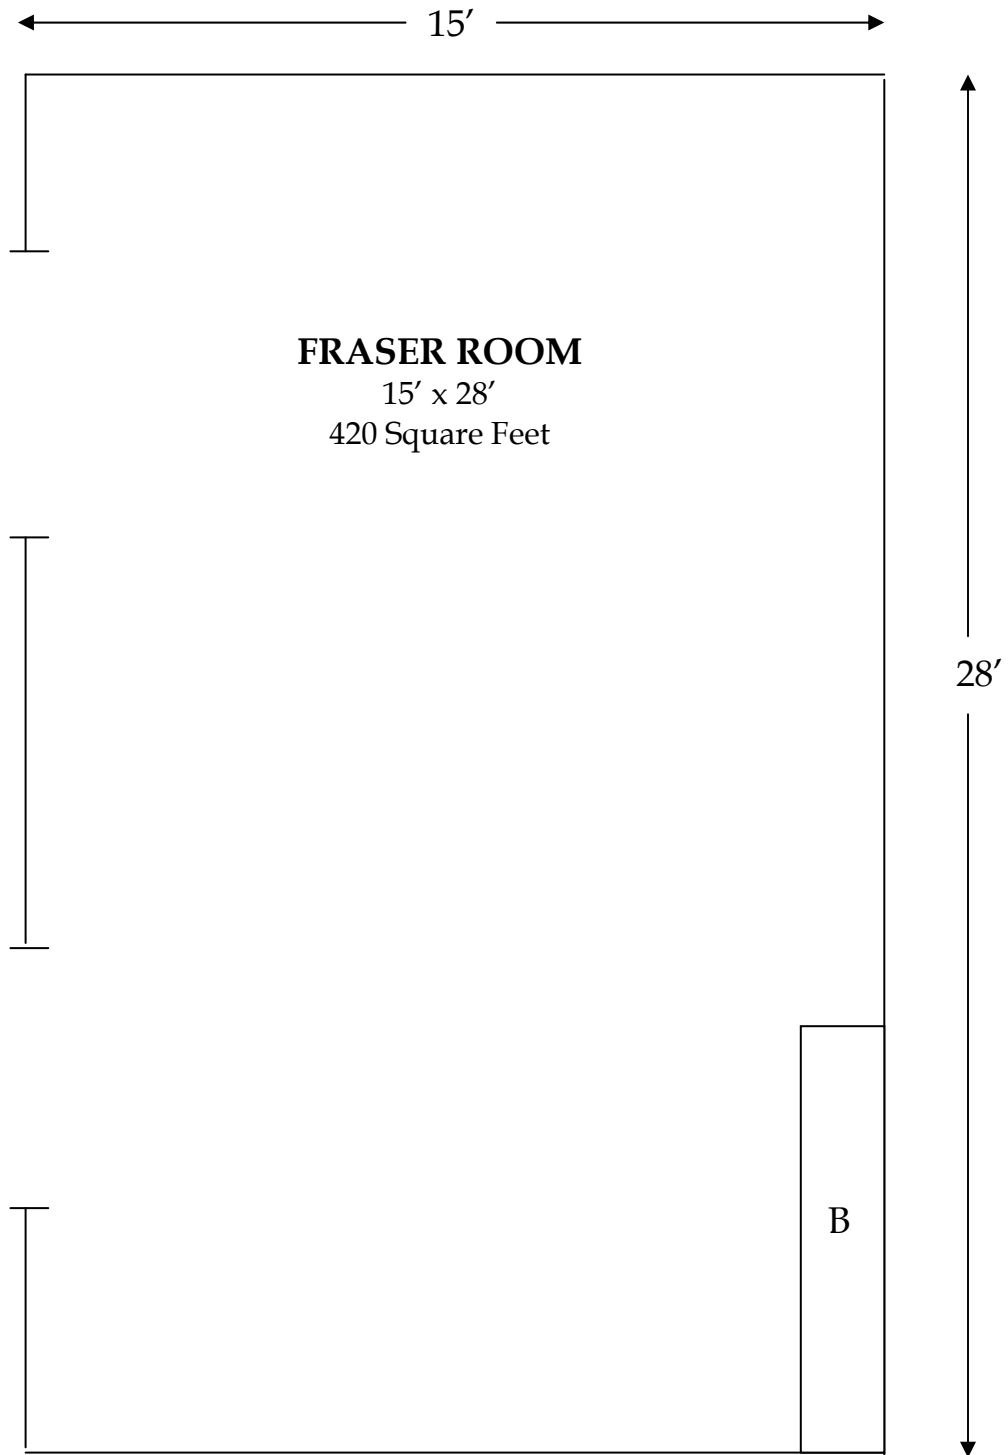

FRASER Room Layout

B - Bar Station